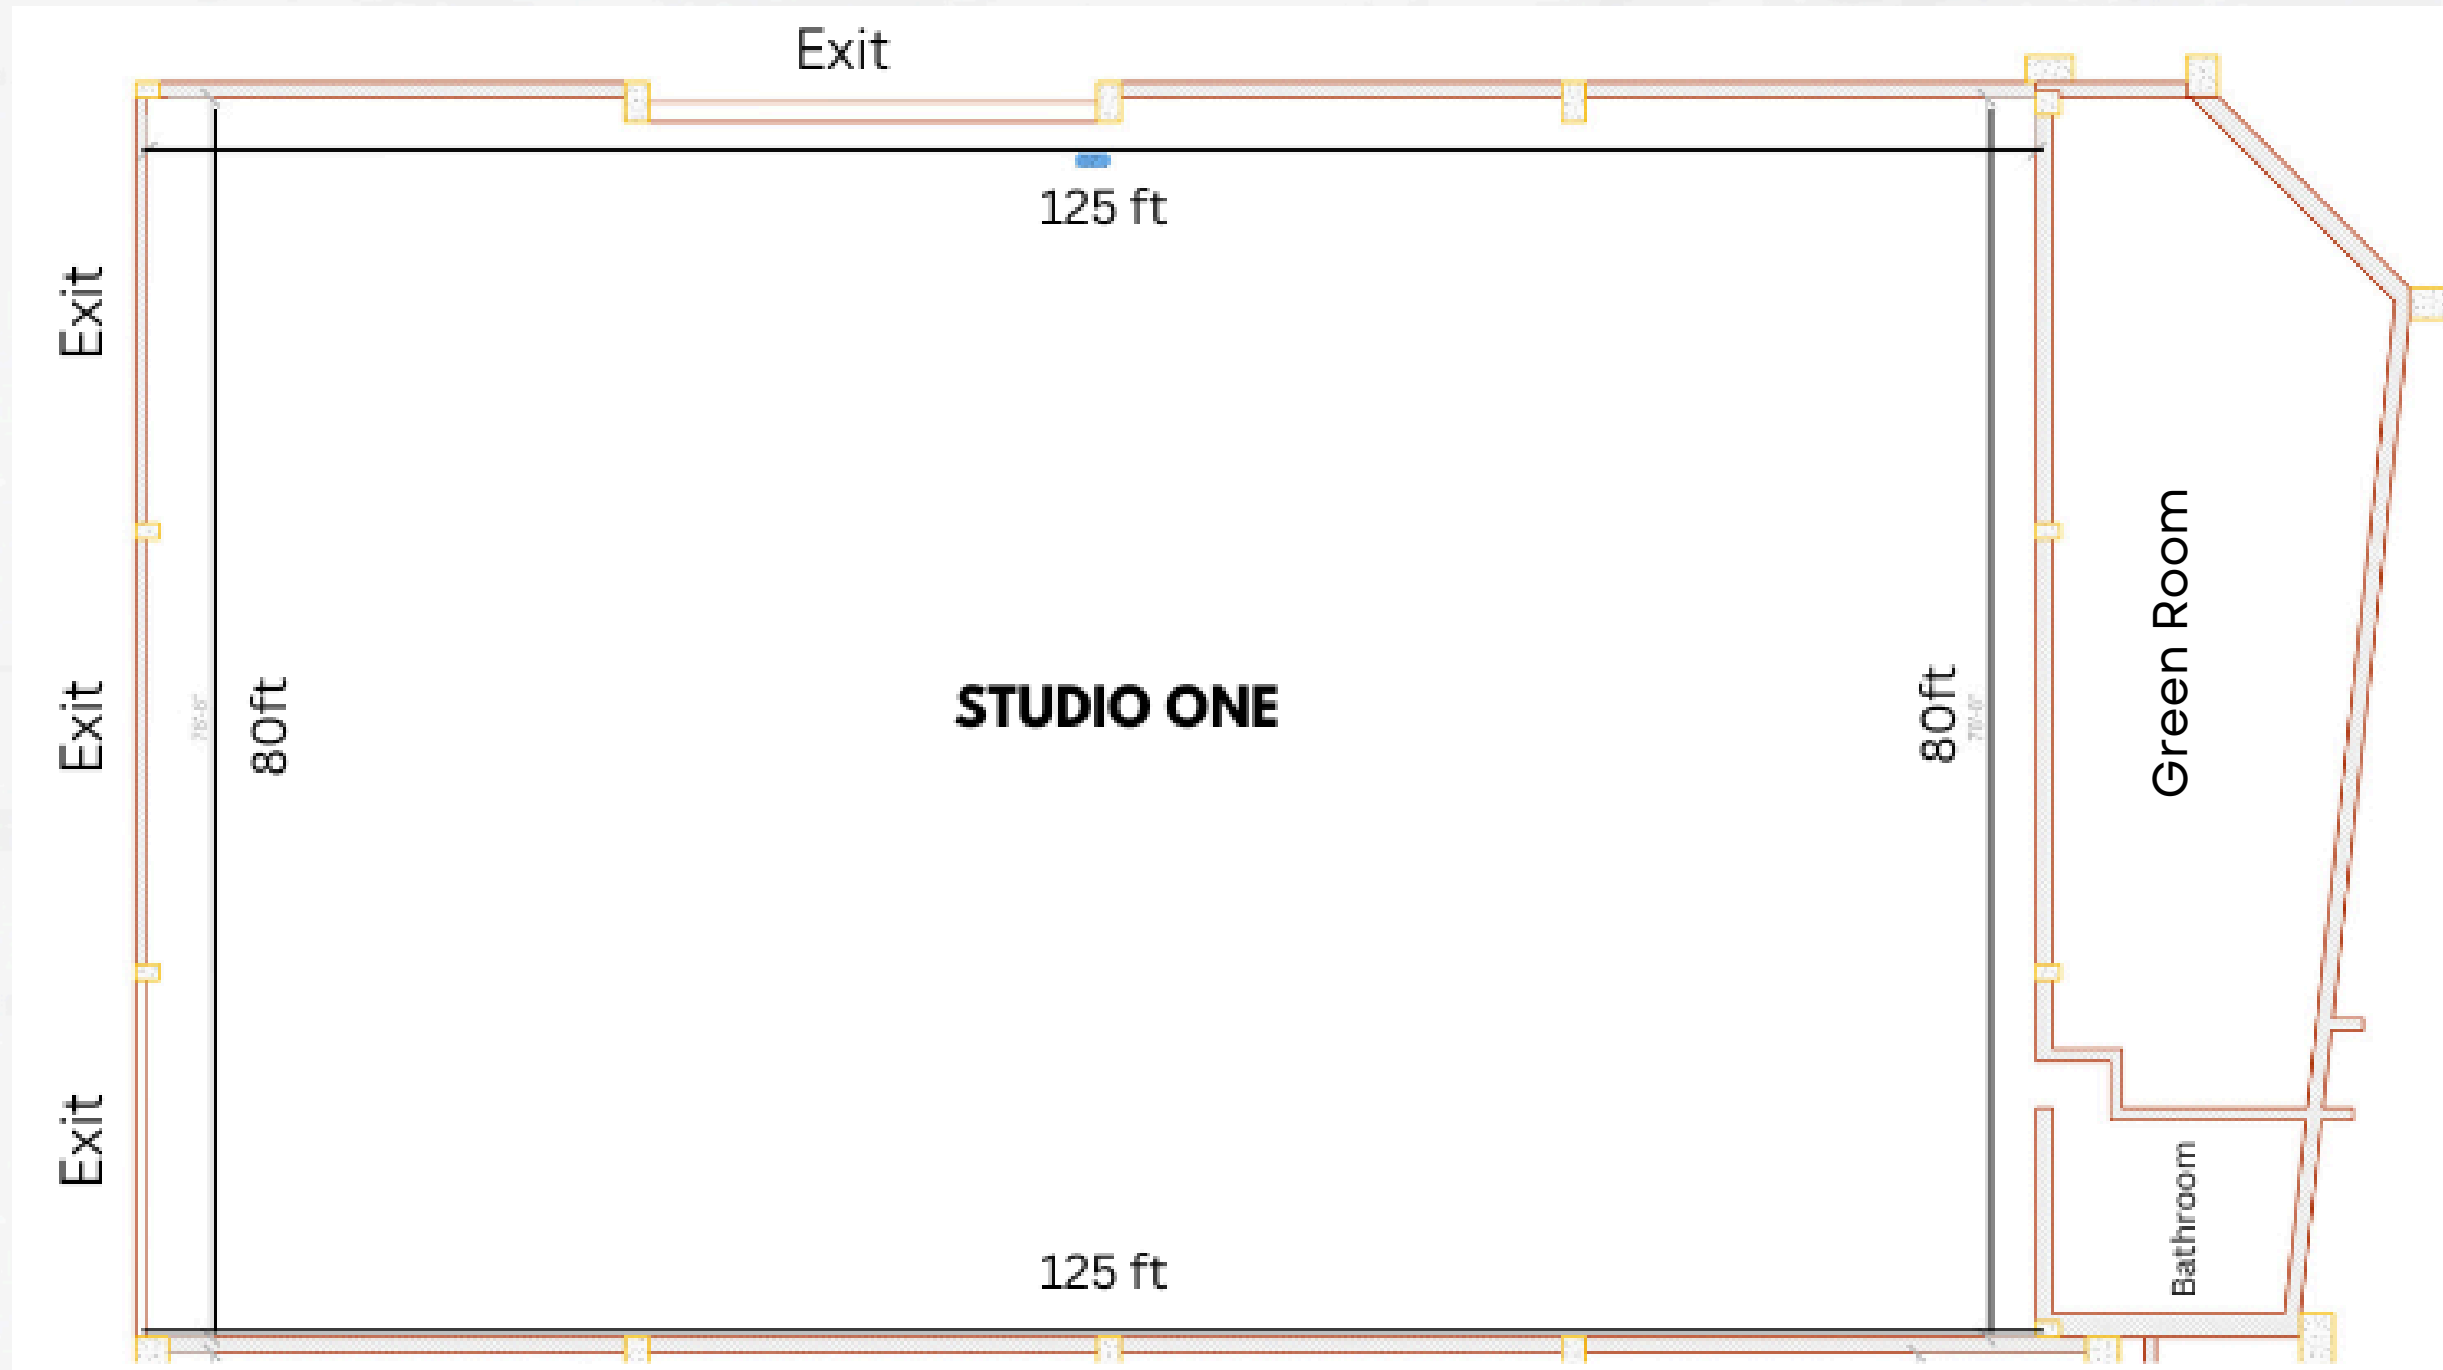

REPUBLIK **STUDIO**

www.republikstudio.in

STUDIO ONE FLOOR PLAN

Dimensions :
125 ft. x 80 ft. x 20 ft.
L x B x H

Area :
approx. 11,000 sq. ft.

STUDIO ONE

11,000 SQ FT

20 Ft

80 Ft

125 Ft

REPUBLIC **STUDIO**

STUDIO ONE

STUDIO ONE